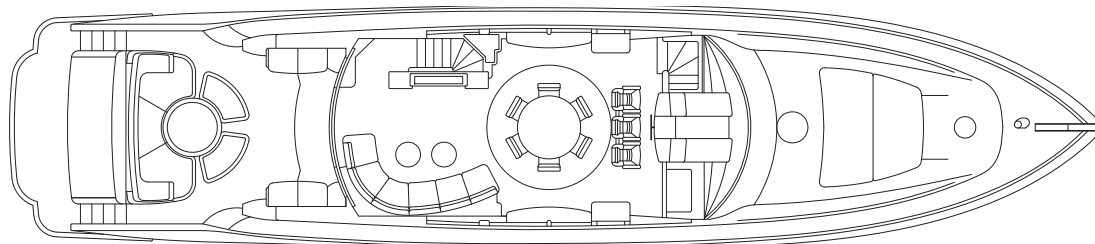

# Deck Plans

## OVERNIGHT LAYOUT

**GUESTS:**  
6 GUESTS IN 3  
STATEROOMS /  
12-PERSON DAY CRUISE  
**CREW: 3**

## DAY LAYOUT

**GUESTS:**  
12-PERSON DAY CRUISE  
**CREW: 2**