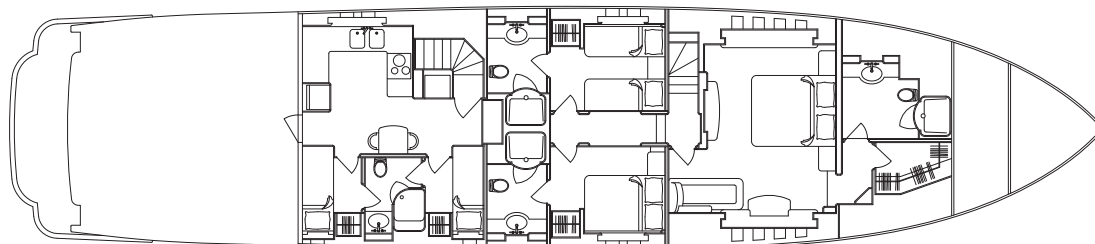

# Deck Plans

## OVERNIGHT LAYOUT

**GUESTS:**  
6 GUESTS IN 3  
STATEROOMS /  
12-PERSON DAY CRUISE  
**CREW: 3**

## DAY LAYOUT

**GUESTS:**  
12-PERSON DAY CRUISE  
**CREW: 2**