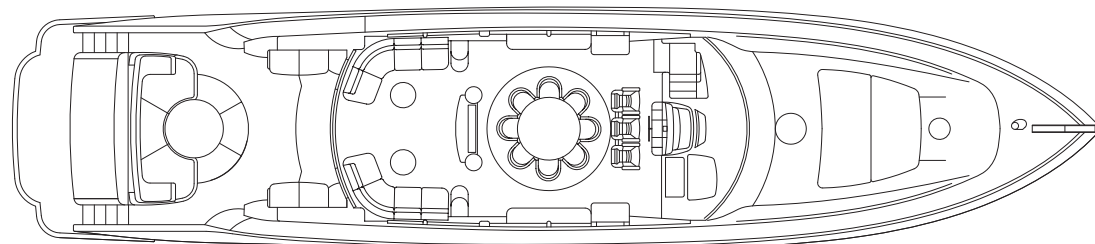

# Deck Plans

## OVERNIGHT LAYOUT

**GUESTS:**  
6 GUESTS IN 3  
STATEROOMS /  
12-PERSON DAY CRUISE  
**CREW: 3**

## DAY LAYOUT

**GUESTS:**  
12-PERSON DAY CRUISE  
**CREW: 2**